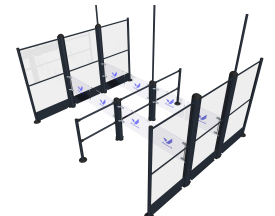

- ✓ Geïntegreerd in schermwand
- ✓ Breed assortiment poortarmen
- ✓ Oplossingen voor ingang én uitgang
- ✓ Meerdere opties om opening van de poort te activeren
- ✓ Aanpasbare kleur

Technical specification

| | |
|-----------------------|---|
| Dimensions HxLxW mm | 1050-2400x230x170-215mm |
| Weight kg | 24-40kg + gate arm |
| Certifications | CE |
| Voltage | 230VAC 50-60Hz |
| Operating temperature | 10-35° C |
| Gate Arm options | Yes |
| LED light | Optional |
| Opening angle | 180 degrees |
| Synchronized opening | Yes |
| Panic Alarm | Optional |
| Options | Remote control, overhead sensor, service desk switch, RFID reader |
| Customisable | Yes |
| Installation | Indoor |
| Operating conditions | Indoor |