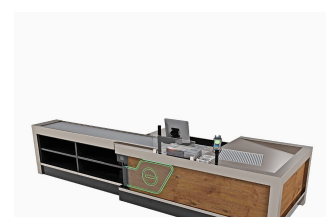

Straight IV Checkouts

ITAB

- ✓ Erbjuder olika placeringsmöjligheter: enkel kassadisk, tandemkassa, snabbkassa eller informationsdisk
- ✓ Integration med betalssystem, cigarettbox samt enkel placering av impulsköpshyllor
- ✓ Utvecklad i enlighet med tyska ergonomistandarder
- ✓ Stående eller sittande arbetsplats
- ✓ Olika designalternativ

Technical specification

Dimensions HxLxW mm	H (845/960/990) x L (2795-10430) x W (745-2070)
Weight kg	ca. 220kg (max.)
Certifications	CE
Voltage	230VAC 50Hz
Operating temperature	+5 to +35 °C
LED light	Yes
Options	left/right, wide/narrow packing bay, Single/Tandem
Packing area alternatives	wide/narrow packing bay
Payment options	prepared for most common payment options
Ergonomic norms	LV20
Customisable	Yes
Installation	indoor
Scanners	prepared for most common scanners
Operating conditions	Indoor, max.70%