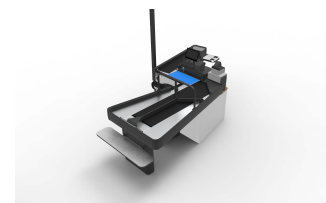

CheckMate Z

ITAB

- ✓ Kassereren møter kunden ansikt til ansik
- ✓ Bedre oversikt over kassekøen
- ✓ Raskere kundeservice for selvbetjeningskundene
- ✓ Ergonomisk utforming
- ✓ Smal og rett design hjelper kassereren med rask håndtering av varer

Technical specification

Dimensions HxLxW mm	Length: 4360 - 6000 mm Width: 1660 mm Height: 970 mm
Certifications	CE
Voltage	220-240VAC 50-60Hz Max 3A in total
Operating temperature	+10 °C to +30 °C
Customer display	Yes
Options	Yes
Packing area alternatives	Dual lane with 3rd customer functionality
Payment options	Cash & Card payment/Prepared for CG/Prepared for Safepay
Ergonomic norms	Applicable to swedish recommendations ADI566
Customisable	Yes
Installation	Indoor
Scanners	Dimensions prepared for Magellan 3200V & 3450
Operating conditions	Ambient humidity: 30-80% Storage humidity: 20-90%