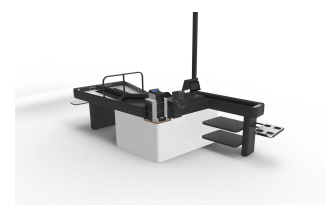

CheckMate Z

ITAB

- ✓ Kassereren møter kunden ansikt til ansik
- ✓ Bedre oversikt over kassekøen
- ✓ Raskere kundeservice for selvbetjeningskundene
- ✓ Ergonomisk utforming
- ✓ Smal og rett design hjelper kassereren med rask håndtering av varer

Technical specification

Dimensions HxLxW mm	Length: 4360 - 6000 mm Width: 1660 mm Height: 970 mm
Certifications	CE
Voltage	220-240VAC 50-60Hz Max 3A in total
Operating temperature	+10 °C to +30 °C
Customer display	Yes
Options	Yes
Packing area alternatives	Dual lane with 3rd customer functionality
Payment options	Cash & Card payment/Prepared for CG/Prepared for Safepay
Ergonomic norms	Applicable to swedish recommendations ADI566
Customisable	Yes
Installation	Indoor
Scanners	Dimensions prepared for Magellan 3200V & 3450
Operating conditions	Ambient humidity: 30-80% Storage humidity: 20-90%